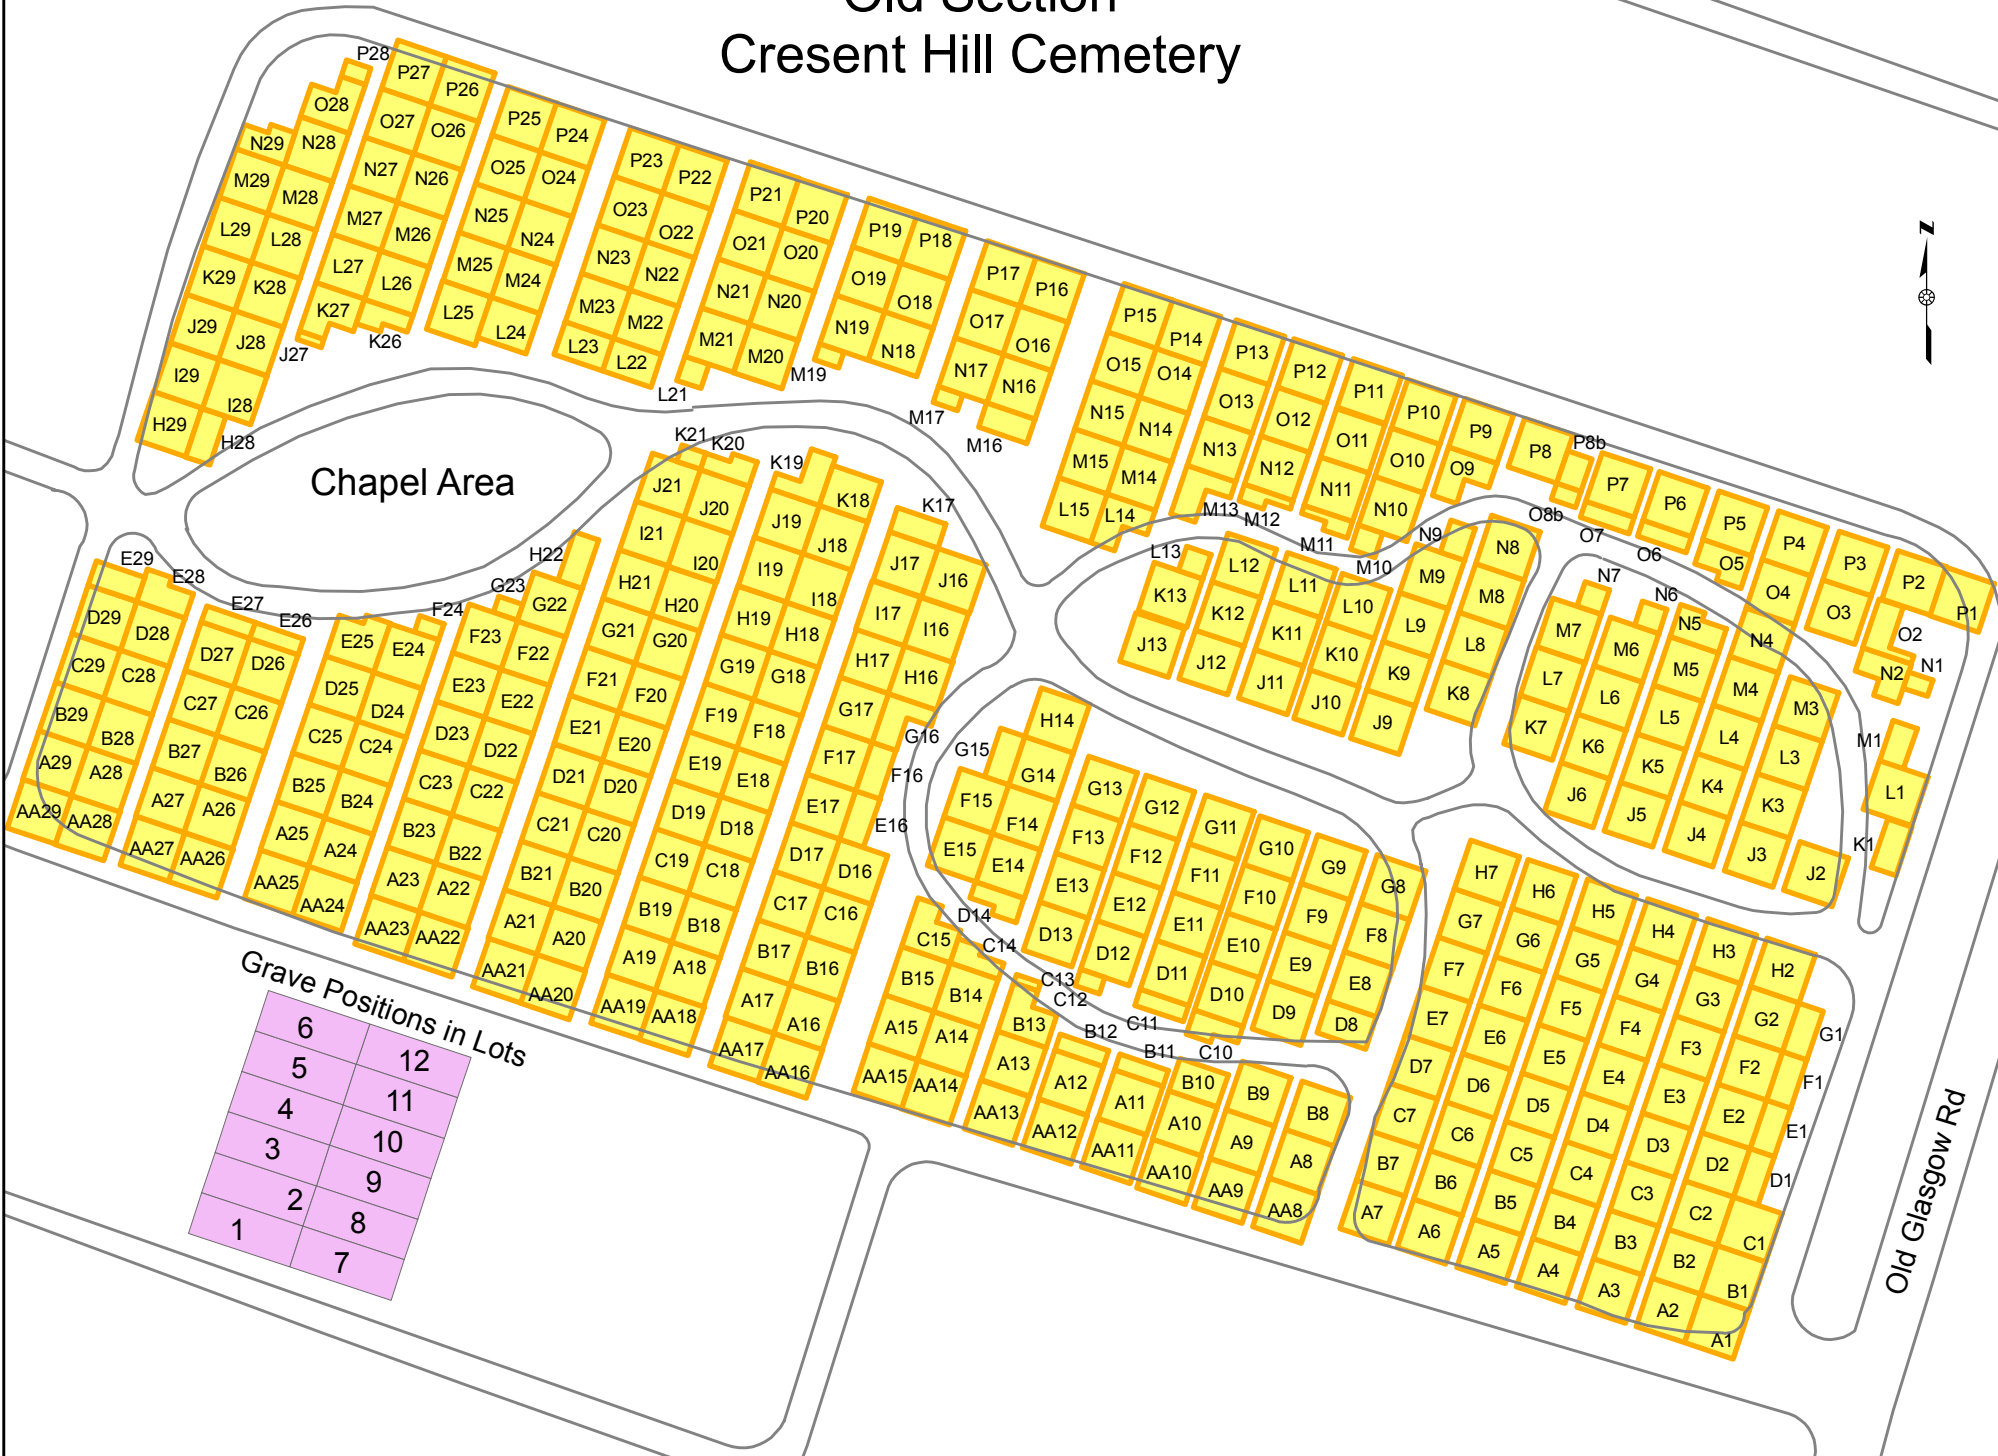

Old Section Crescent Hill Cemetery

Chapel Area

Grave Positions in Lots

6	12
5	11
4	10
3	9
2	8
1	7

Old Glasgow Rd