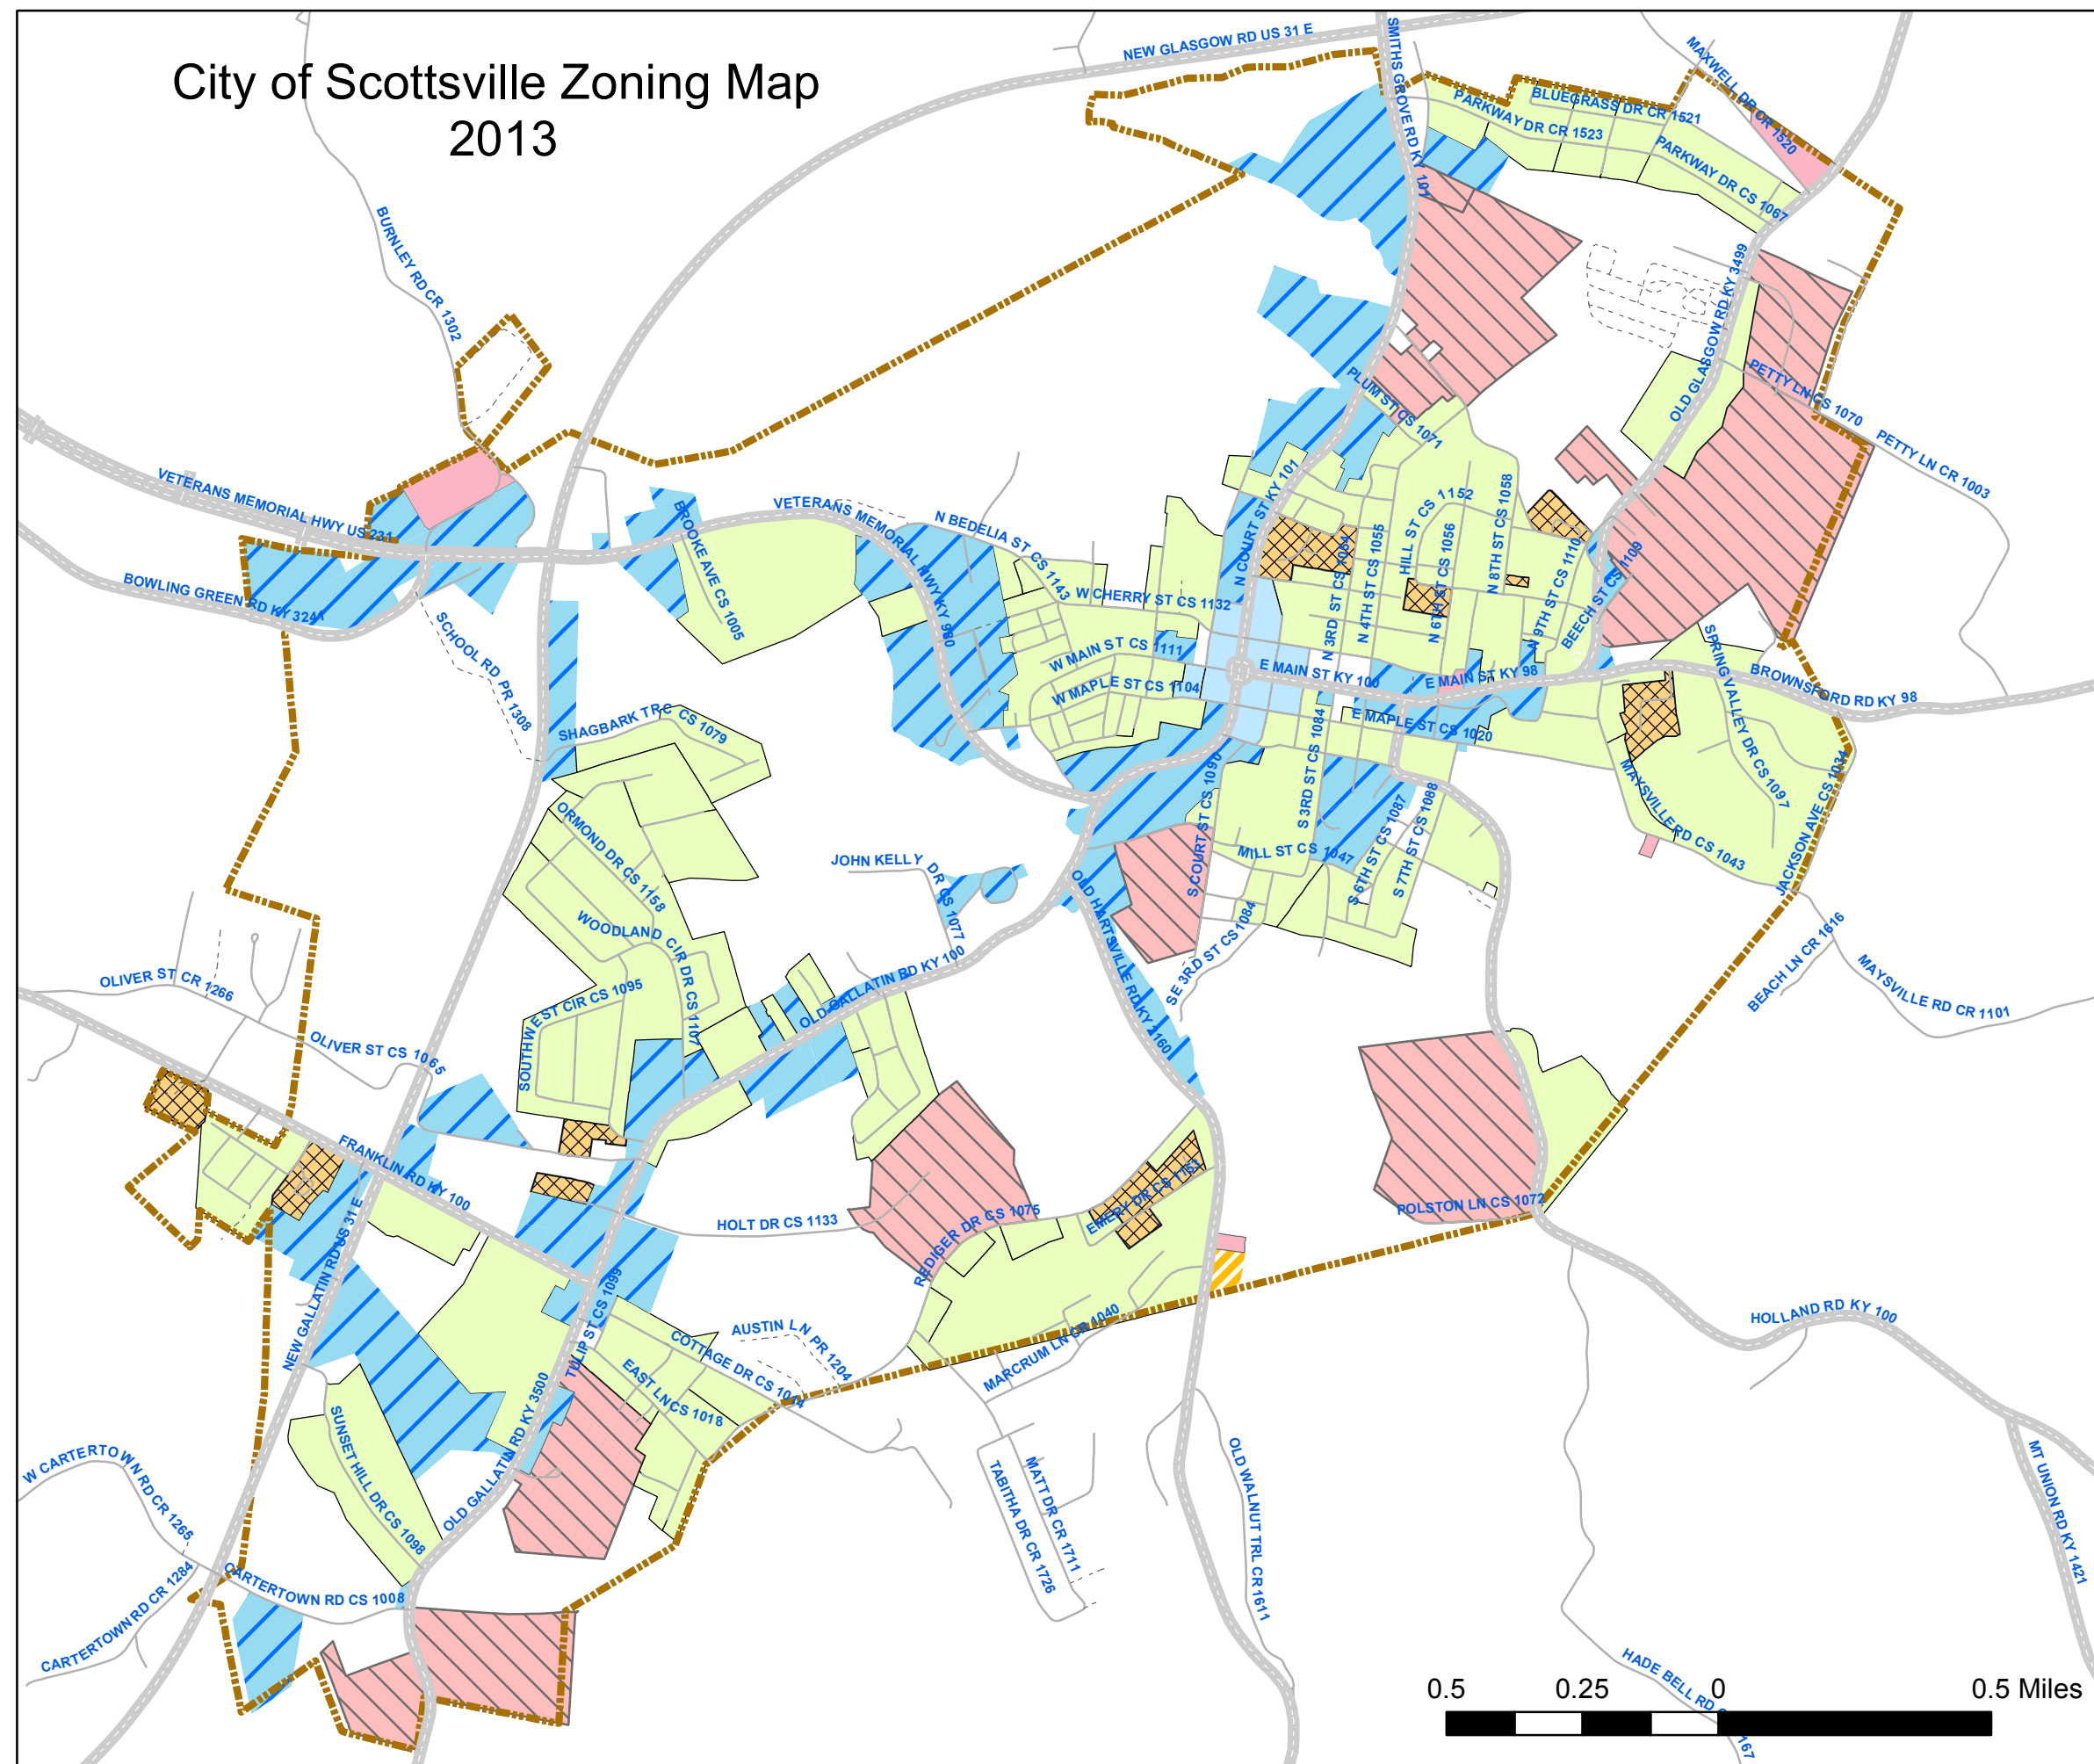

# City of Scottsville Zoning Map 2013

**Legend**

 CityLimit

**City of Scottsville**

**ZONE**

-  SF
-  MF
-  MH1
-  B1
-  B2
-  I1
-  I2

Map prepared by:  
Scottsville Allen County Planning Commission

1 inch = 1,634.32 feet